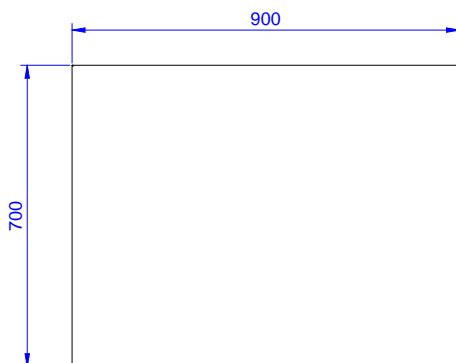

APPROVAL: _____

Experience the Excellence
www.electroluxprofessional.com

Front

Side

Top

Key Information:

External dimensions, Width:	900 mm
133218 (TG900MBN)	900 mm
External dimensions, Depth:	700 mm
External dimensions, Height:	900 mm
Worktop thickness:	50 mm
Net weight:	30 kg