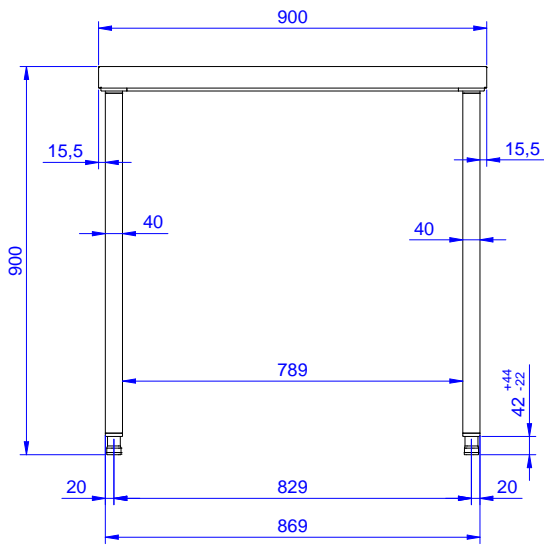

Work Table 900 mm

Short Form Specification

Item No. _____

The 50mm high worktop in 304 AISI stainless steel, 1mm in thickness, has upturned edges and incorporates a layer of sound deadening, waterproof and fireproof material. Square section legs 40x40mm on 1" height-adjustable feet in 304 AISI stainless steel.

Main Features

- Ideal for central positioning in the kitchen, either as island installation or back to back.

Construction

- 50 mm worktop in 304 AISI stainless steel, 10/10 in thickness with upturned edges and reinforced waterproof underpanel, incorporates a layer of sound deadening materials.
- 400 or 600 mm wide single drawer, chest of 4 drawers, lower shelf, three-sided underframe and set of castors as alternative to the feet, can be fitted as optional on all work tables.
- 40 mm-thick lower shelf (available as optional accessory on some models) slots easily into place at a height of 200 mm from the floor. Lower shelf is compulsory to install the chest of drawers.
- Square section legs and 40 mm height-adjustable feet in 304 AISI stainless steel.
- Table top slots into legs without using screws to facilitate installation.

Optional Accessories

- Set of 4 wheels (2 with brake) PNC 855150
d. 100mm for tables and sinks
(total height on wheels= 993 mm)
- Single drawer GN 1/1, 400mm PNC 855280
- Single drawer, 600mm PNC 855281
- Additional drawer, 600mm (to PNC 855295
set up a chest of 2, 3, 4 drawers)
- Additional drawer GN 1/1, PNC 855298
400mm (to set up a chest of 2, 3, 4 drawers)
- Lower shelf for 900 mm tables PNC 855370
and sinks

APPROVAL: _____

Experience the Excellence
www.electroluxprofessional.com

Front

Side

Top

Key Information:

External dimensions, Width:	900 mm
133218 (TG900MBN)	900 mm
External dimensions, Depth:	700 mm
External dimensions, Height:	900 mm
Worktop thickness:	50 mm
Net weight:	30 kg