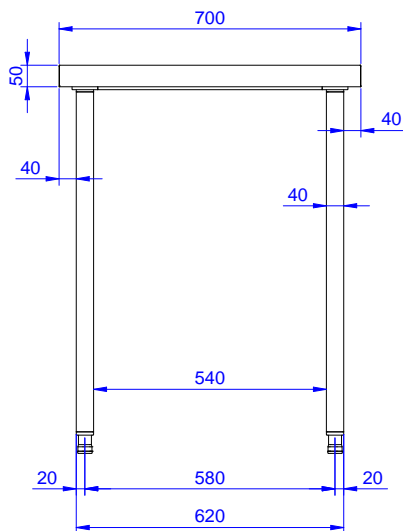

Work Table 900 mm

Short Form Specification

Item No. _____

The 50mm high worktop in 304 AISI stainless steel, 1mm in thickness, has upturned edges and incorporates a layer of sound deadening, waterproof and fireproof material. Square section legs 40x40mm on 1" height-adjustable feet in 304 AISI stainless steel.

Main Features

- Ideal for central positioning in the kitchen, either as island installation or back to back.

Construction

- 50 mm worktop in 304 AISI stainless steel, 10/10 in thickness with upturned edges and reinforced waterproof underpanel, incorporates a layer of sound deadening materials.
- 400 or 600 mm wide single drawer, chest of 4 drawers, lower shelf, three-sided underframe and set of castors as alternative to the feet, can be fitted as optional on all work tables.
- 40 mm-thick lower shelf (available as optional accessory on some models) slots easily into place at a height of 200 mm from the floor. Lower shelf is compulsory to install the chest of drawers.
- Square section legs and 40 mm height-adjustable feet in 304 AISI stainless steel.
- Table top slots into legs without using screws to facilitate installation.

Optional Accessories

- Set of 4 wheels (2 with brake) PNC 855150
d. 100mm for tables and sinks
(total height on wheels= 993 mm)
- Single drawer GN 1/1, 400mm PNC 855280
- Single drawer, 600mm PNC 855281
- Additional drawer, 600mm (to PNC 855295
set up a chest of 2, 3, 4 drawers)
- Additional drawer GN 1/1, PNC 855298
400mm (to set up a chest of 2, 3, 4 drawers)
- Lower shelf for 900 mm tables PNC 855370
and sinks

APPROVAL: _____

Experience the Excellence
www.electroluxprofessional.com

Front

Side

Top

Key Information:

External dimensions, Width:	900 mm
133218 (TG900MBN)	900 mm
External dimensions, Depth:	700 mm
External dimensions, Height:	900 mm
Worktop thickness:	50 mm
Net weight:	30 kg